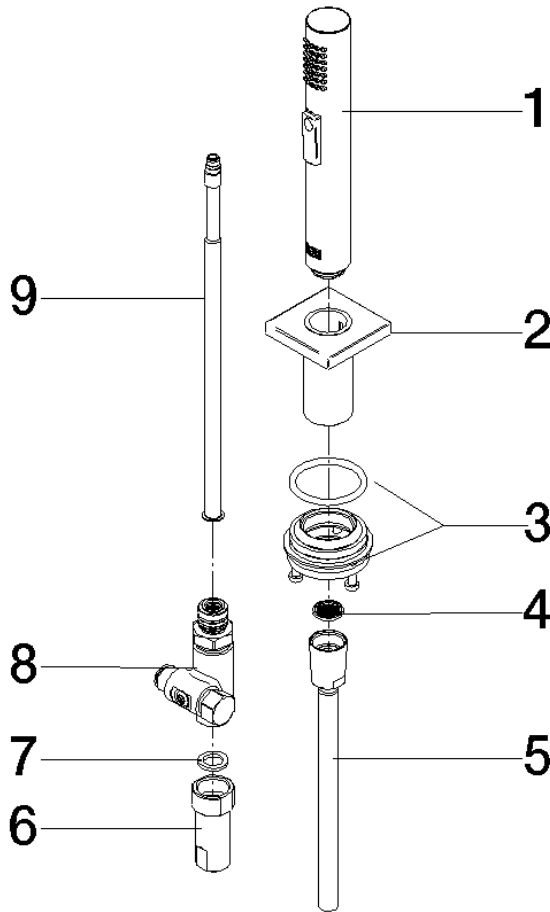

Rinsing spray set - Chrome

27 723 970

- with angular rosette
- spray flow
- automatic spout/shower diverter
- height of mixer mm
- hole diameter rinsing spray 32mm
- fabric braided hose 1500 mm
- sprayface with anti-scaling system
- lead-free

Can only be combined with 33826680, 32815680.

Intrinsic protection against back flow.

	Chrome	27 723 970-00
	Brushed Platinum	27 723 970-06
	Platinum	27 723 970-08
	Dark Chrome	27 723 970-19
	Brushed Durabronze (23kt Gold)	27 723 970-28
	Brushed Champagne (22kt Gold)	27 723 970-46
	Champagne (22kt Gold)	27 723 970-47
	Brushed Dark Platinum	27 723 970-99

Rinsing spray set - Chrome

27 723 970

mm [inches]

Rinsing spray set - Chrome

27 723 970

Parts for other finishes can be found here: Brushed Platinum

Spare parts list

No.	Item Number	Name	Quantity used	Delivery time
1	04 12 11 158 00-00	shower	1	10
2	90 27 78 011 00-00	shaft	1	-
Spare part can no longer be ordered, please order the replacement item				
3	90 30 10 058 00 90	fixing set	1	10
4	09 23 01 039 90	sieve	1	2
5	90 30 02 062 00-00	hose	1	2
6	90 24 03 241 00 90	nipple	1	2
7	90 14 20 026 00 90	seal	1	2
8	90 17 09 046 12 90	diverter	1	2
9	90 28 20 068 00 90	connection	1	2